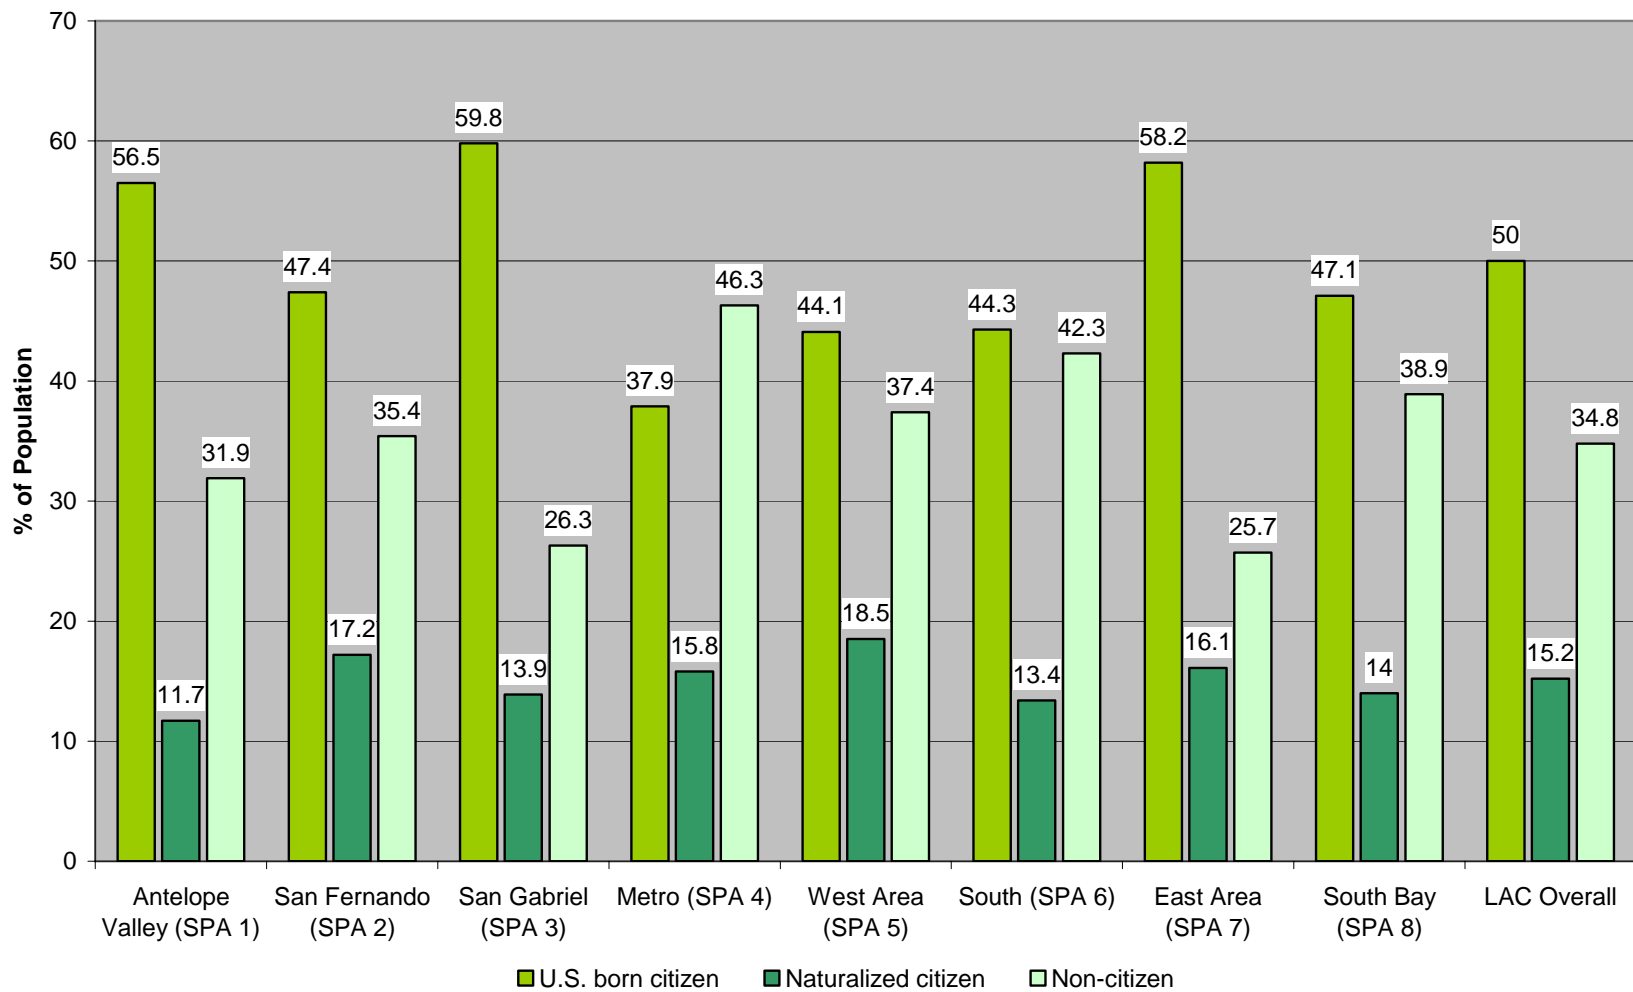

## Citizenship and Immigration Status in LA's Latino Population

### Citizenship and Immigration Status in LAC's Latino Population, by SPA, 2003

Source: CHIS, 2003: UCLA Center for Health Policy Research  
[www.chis.ucla.edu](http://www.chis.ucla.edu)

For information regarding language proficiencies of immigrants, see the following publication by the UCLA Center for Health Policy Research:  
[Demographics of Children by Child and Parents' Immigration Status](#)