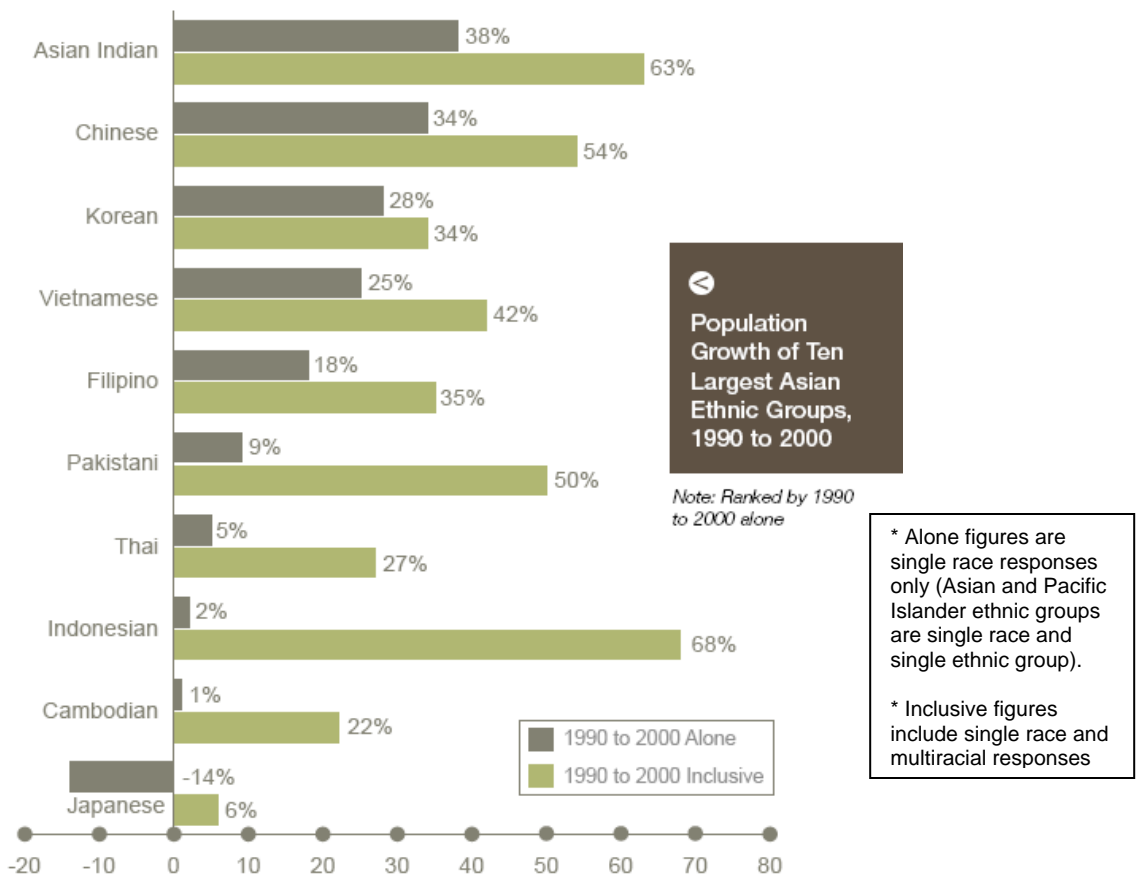

Demographic Information for LA County's Asian Population

Population by Racial/Ethnic Group, Los Angeles County, 2003

Source: California Health Interview Survey, 2003 (<http://www.chis.ucla.edu>)

Asian Population by Ethnic Subgroup, Los Angeles County, 2003

Source: California Health Interview Survey, 2003 (<http://www.chis.ucla.edu>)

Percentage of Total Population for Each Racial/Ethnic Group by SPA (Service Planning Area) in Los Angeles County, 1999-2000

Population Growth of Asian Ethnic Groups, Los Angeles County, 1990-2000

Source: Asian & Pacific Islander Demographic Profile - Asian Pacific American Legal Center http://www.unitedwayla.org/pages/rpts_resource/ethnic_profiles/ASP_Report.pdf (page 4)