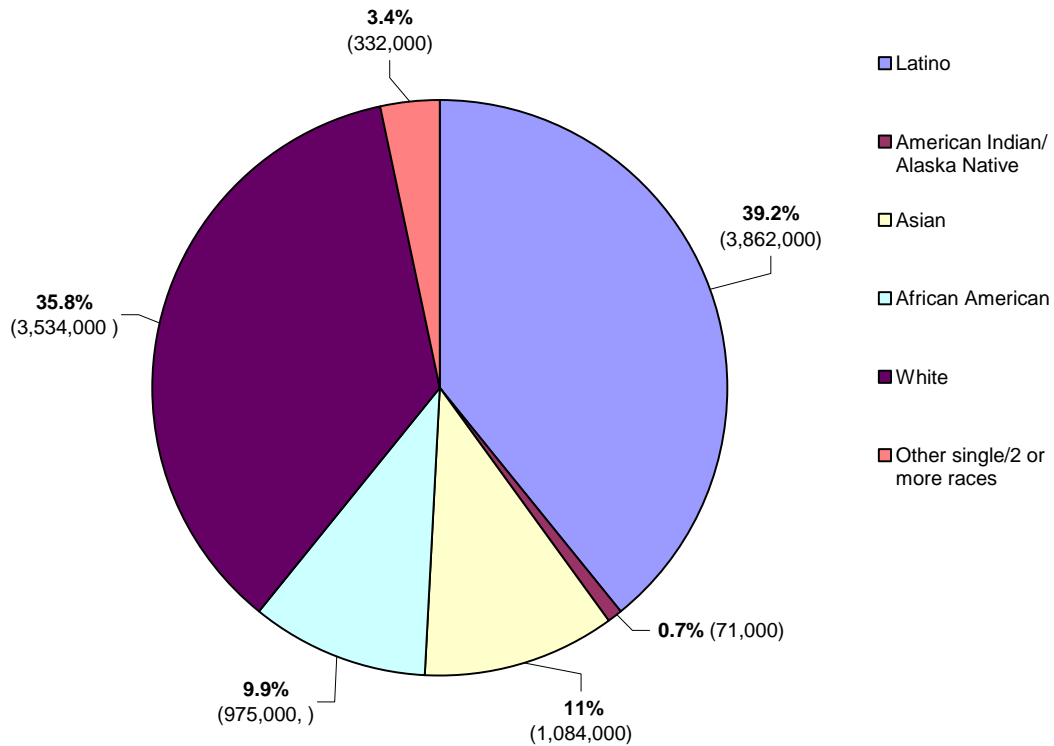

Demographic Information for LA County's Asian Population

Population by Racial/Ethnic Group, Los Angeles County, 2003

Source: California Health Interview Survey, 2003 (<http://www.chis.ucla.edu>)

Asian Population by Ethnic Subgroup, Los Angeles County, 2003

Source: California Health Interview Survey, 2003 (<http://www.chis.ucla.edu>)

Percentage of Total Population for Each Racial/Ethnic Group by SPA (Service Planning Area) in Los Angeles County, 1999-2000

Population Growth of Asian Ethnic Groups, Los Angeles County, 1990-2000

Source: Asian & Pacific Islander Demographic Profile - Asian Pacific American Legal Center http://www.unitedwayla.org/pages/rpts_resource/ethnic_profiles/ASP_Report.pdf (page 4)