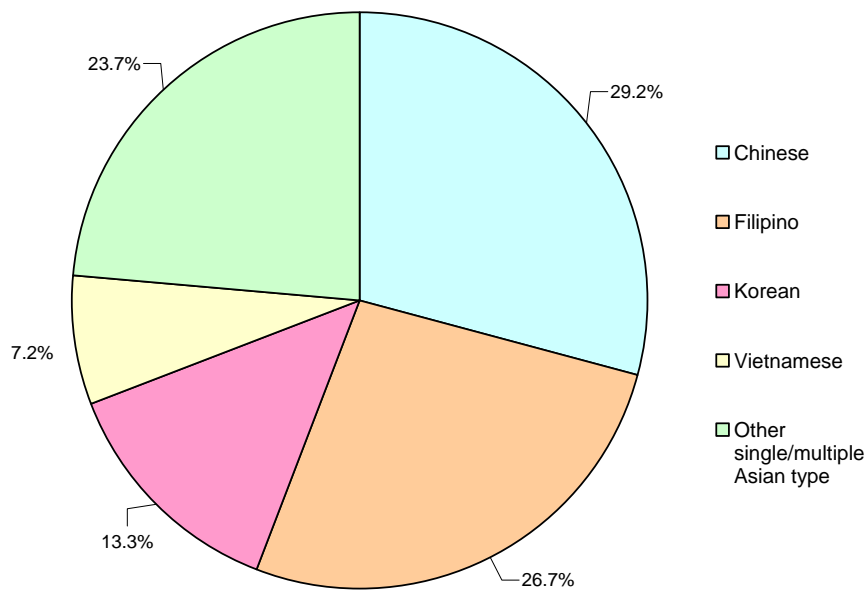

Demographic Information for LA County's Asian Population

Population by Racial/Ethnic Group, Los Angeles County, 2003

Source: California Health Interview Survey, 2003 (<http://www.chis.ucla.edu>)

Asian Population by Ethnic Subgroup, Los Angeles County, 2003

Source: California Health Interview Survey, 2003 (<http://www.chis.ucla.edu>)

Percentage of Total Population for Each Racial/Ethnic Group by SPA (Service Planning Area) in Los Angeles County, 1999-2000

Population Growth of Asian Ethnic Groups, Los Angeles County, 1990-2000

Source: Asian & Pacific Islander Demographic Profile - Asian Pacific American Legal Center http://www.unitedwayla.org/pages/rpts_resource/ethnic_profiles/ASP_Report.pdf (page 4)