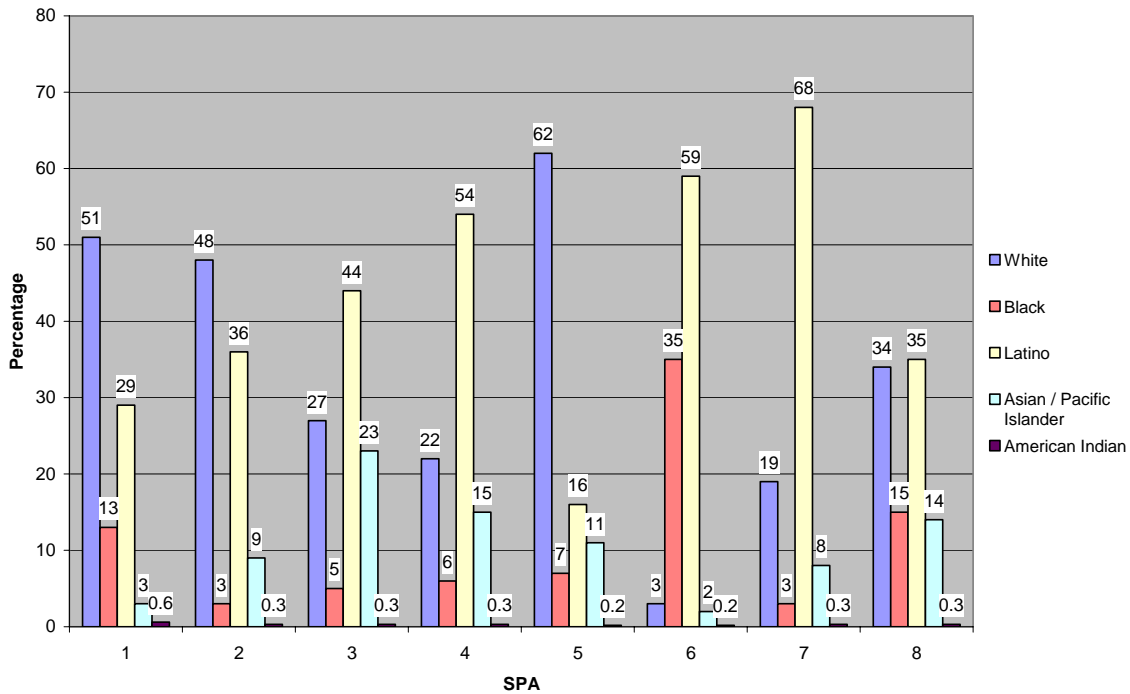

Demographic Information for LA County's Asian Population

Population by Racial/Ethnic Group, Los Angeles County, 2003

Source: California Health Interview Survey, 2003 (<http://www.chis.ucla.edu>)

Asian Population by Ethnic Subgroup, Los Angeles County, 2003

Source: California Health Interview Survey, 2003 (<http://www.chis.ucla.edu>)

Percentage of Total Population for Each Racial/Ethnic Group by SPA (Service Planning Area) in Los Angeles County, 1999-2000