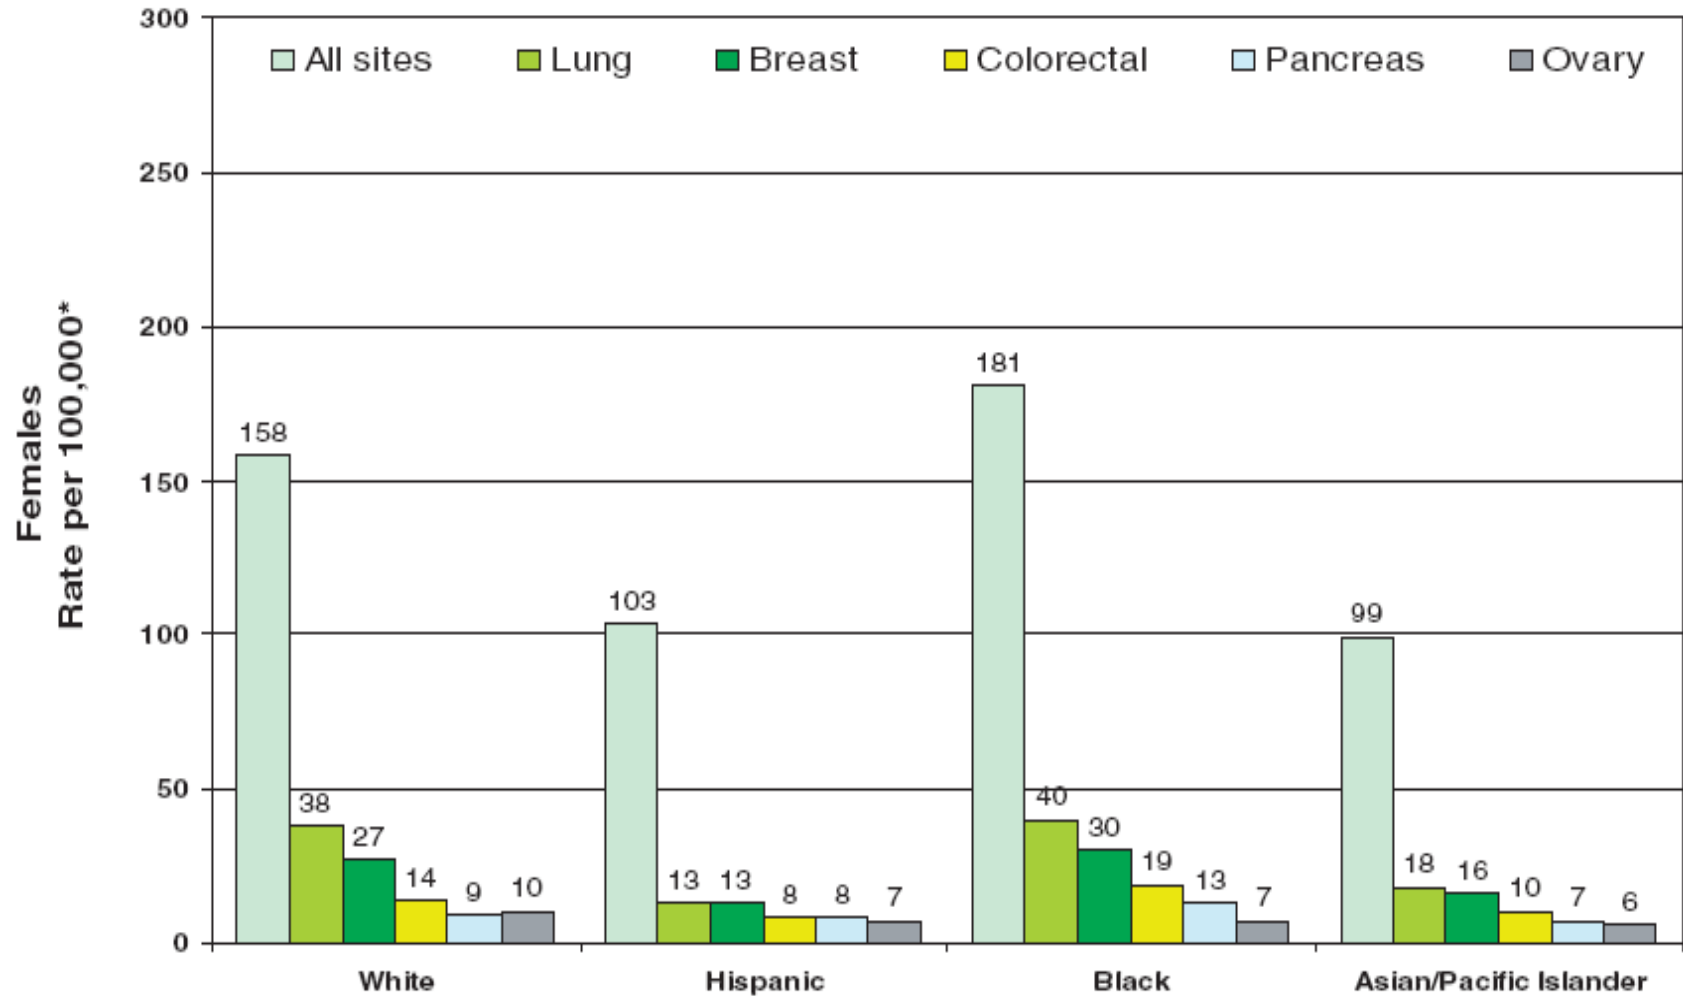

Cancer in LA County's Asian Population

Cancer Mortality

Cancer Mortality Rates for Males by Race/Ethnicity in LA County, 2002

Source: Mortality in LA County 2002: Leading Causes of Death and Premature Death
<http://lapublichealth.org/wwwfiles/ph/hae/dca/LA%20County%20Mortality%20in%202002.pdf> (Page 16)

Cancer Mortality Rates for Females by Race/Ethnicity in LA County, 2002

Source: Mortality in LA County 2002: Leading Causes of Death and Premature Death
<http://lapublichealth.org/wwwfiles/ph/hae/dca/LA%20County%20Mortality%20in%202002.pdf> (Page 16)