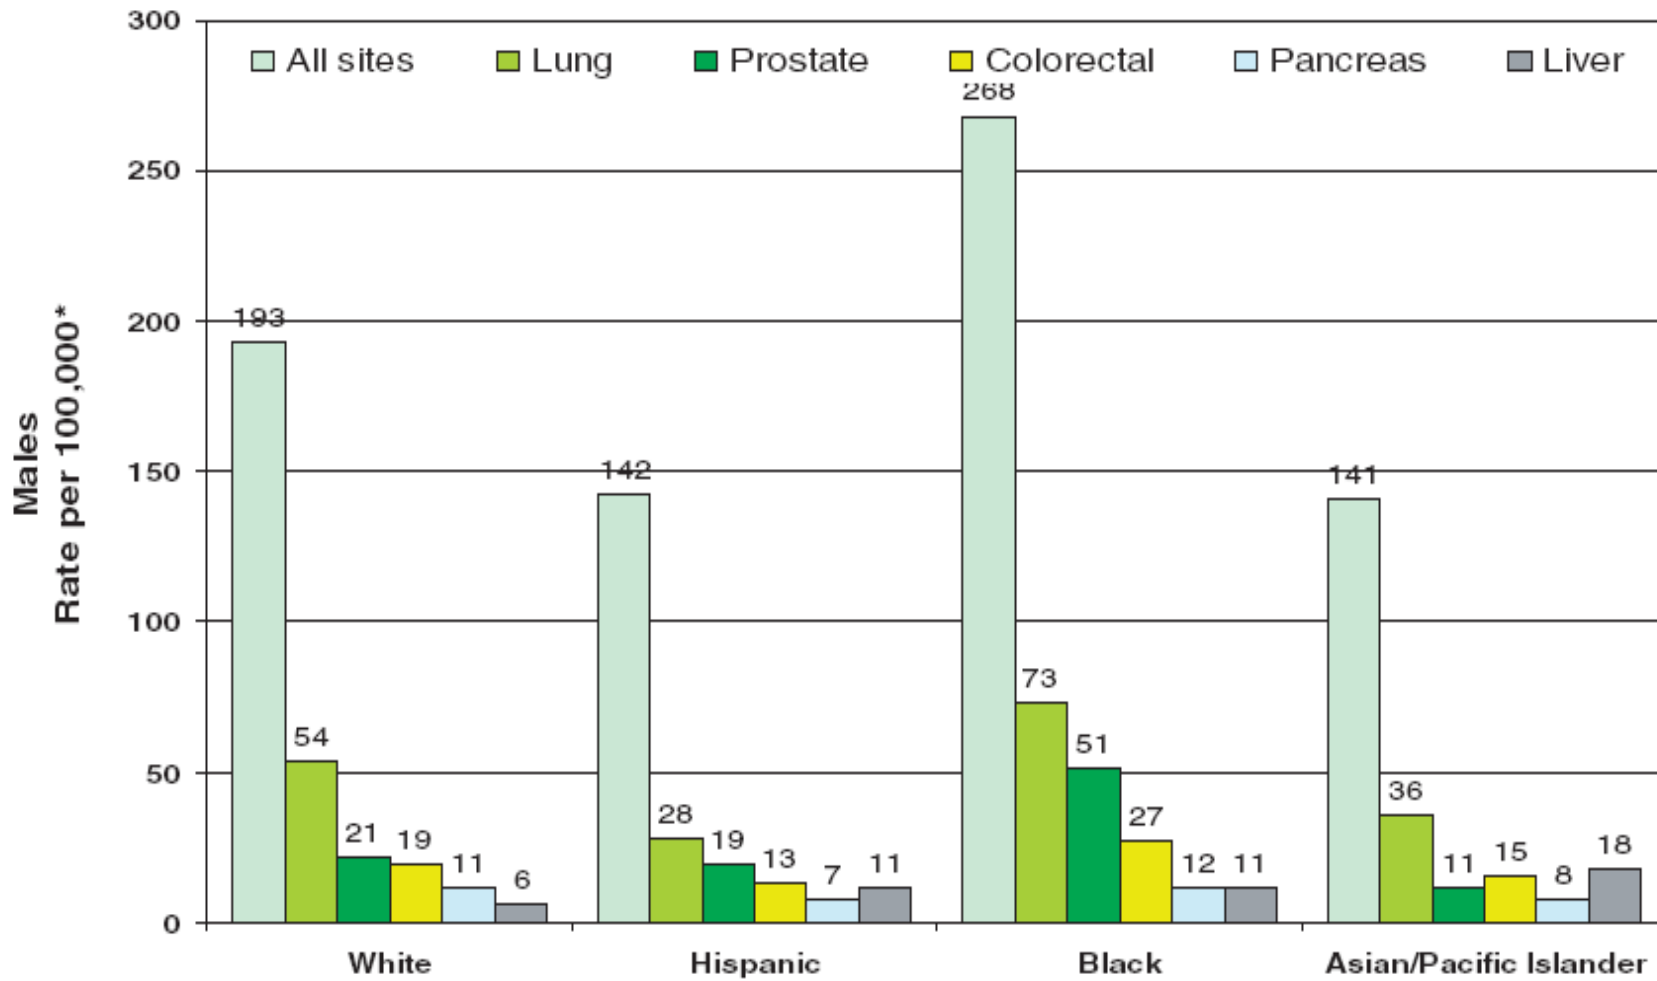

Cancer in LA County's Asian Population

Cancer Mortality

Cancer Mortality Rates for Males by Race/Ethnicity in LA County, 2002

Source: Mortality in LA County 2002: Leading Causes of Death and Premature Death
<http://lapublichealth.org/wwwfiles/ph/hae/dca/LA%20County%20Mortality%20in%202002.pdf> (Page 16)

Cancer Mortality Rates for Females by Race/Ethnicity in LA County, 2002

Source: Mortality in LA County 2002: Leading Causes of Death and Premature Death
<http://lapublichealth.org/wwwfiles/ph/hae/dca/LA%20County%20Mortality%20in%202002.pdf> (Page 16)